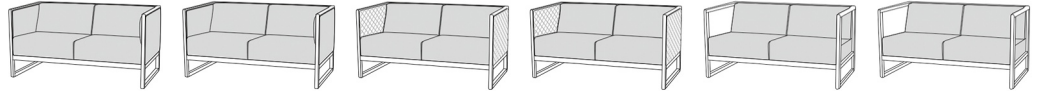

Product number	383 684	383 684	387 684	387 684	383 685	383 685
Type	two-seater lounge	two-seater lounge	two-seater lounge	two-seater lounge	two-seater lounge	two-seater lounge
Type of wood	beech	oak	beech	oak	beech	oak
Seat option	upholstery	upholstery	upholstery	upholstery	upholstery	upholstery
Back option	upholstery	upholstery	upholstery	upholstery	upholstery	upholstery
Armrest option	upholstery	upholstery	cane	cane		

Technical Information

Total width (cm)	134	134	134	134	134	134
Total depth (cm)	70	70	70	70	70	70
Total height (cm)	67	67	67	67	67	67
Armrest height (cm)	67	67	67	67	67	67
Seat height (cm)	40	40	40	40	40	40
Width of seat (cm)	126	126	126	126	126	126
Depth of seat (cm)	45	45	45	45	45	45
Weight of product (kg)	38	38	35,4	35,4	34,6	34,6
Consumption of fabric (m)	3,465	3,465	3,465	3,465	3,465	3,465
Consumption of leather (m²)	14,96	14,96	10,626	10,626	10,626	10,626
Packing (pcs)	1	1	1	1	1	1
Volume (m³/pc)	0,863	0,863	0,863	0,863	0,863	0,863
Package dimensions (cm)	139 × 75 × 72	139 × 75 × 72	139 × 75 × 72	139 × 75 × 72	139 × 75 × 72	139 × 75 × 72
Bicolour						
Stackability						
Embossed seat/backrest						
Leg connection colour						

**10-YEAR
WARRANTY**

ISO 9001 : 2015
ISO 14001 : 2015